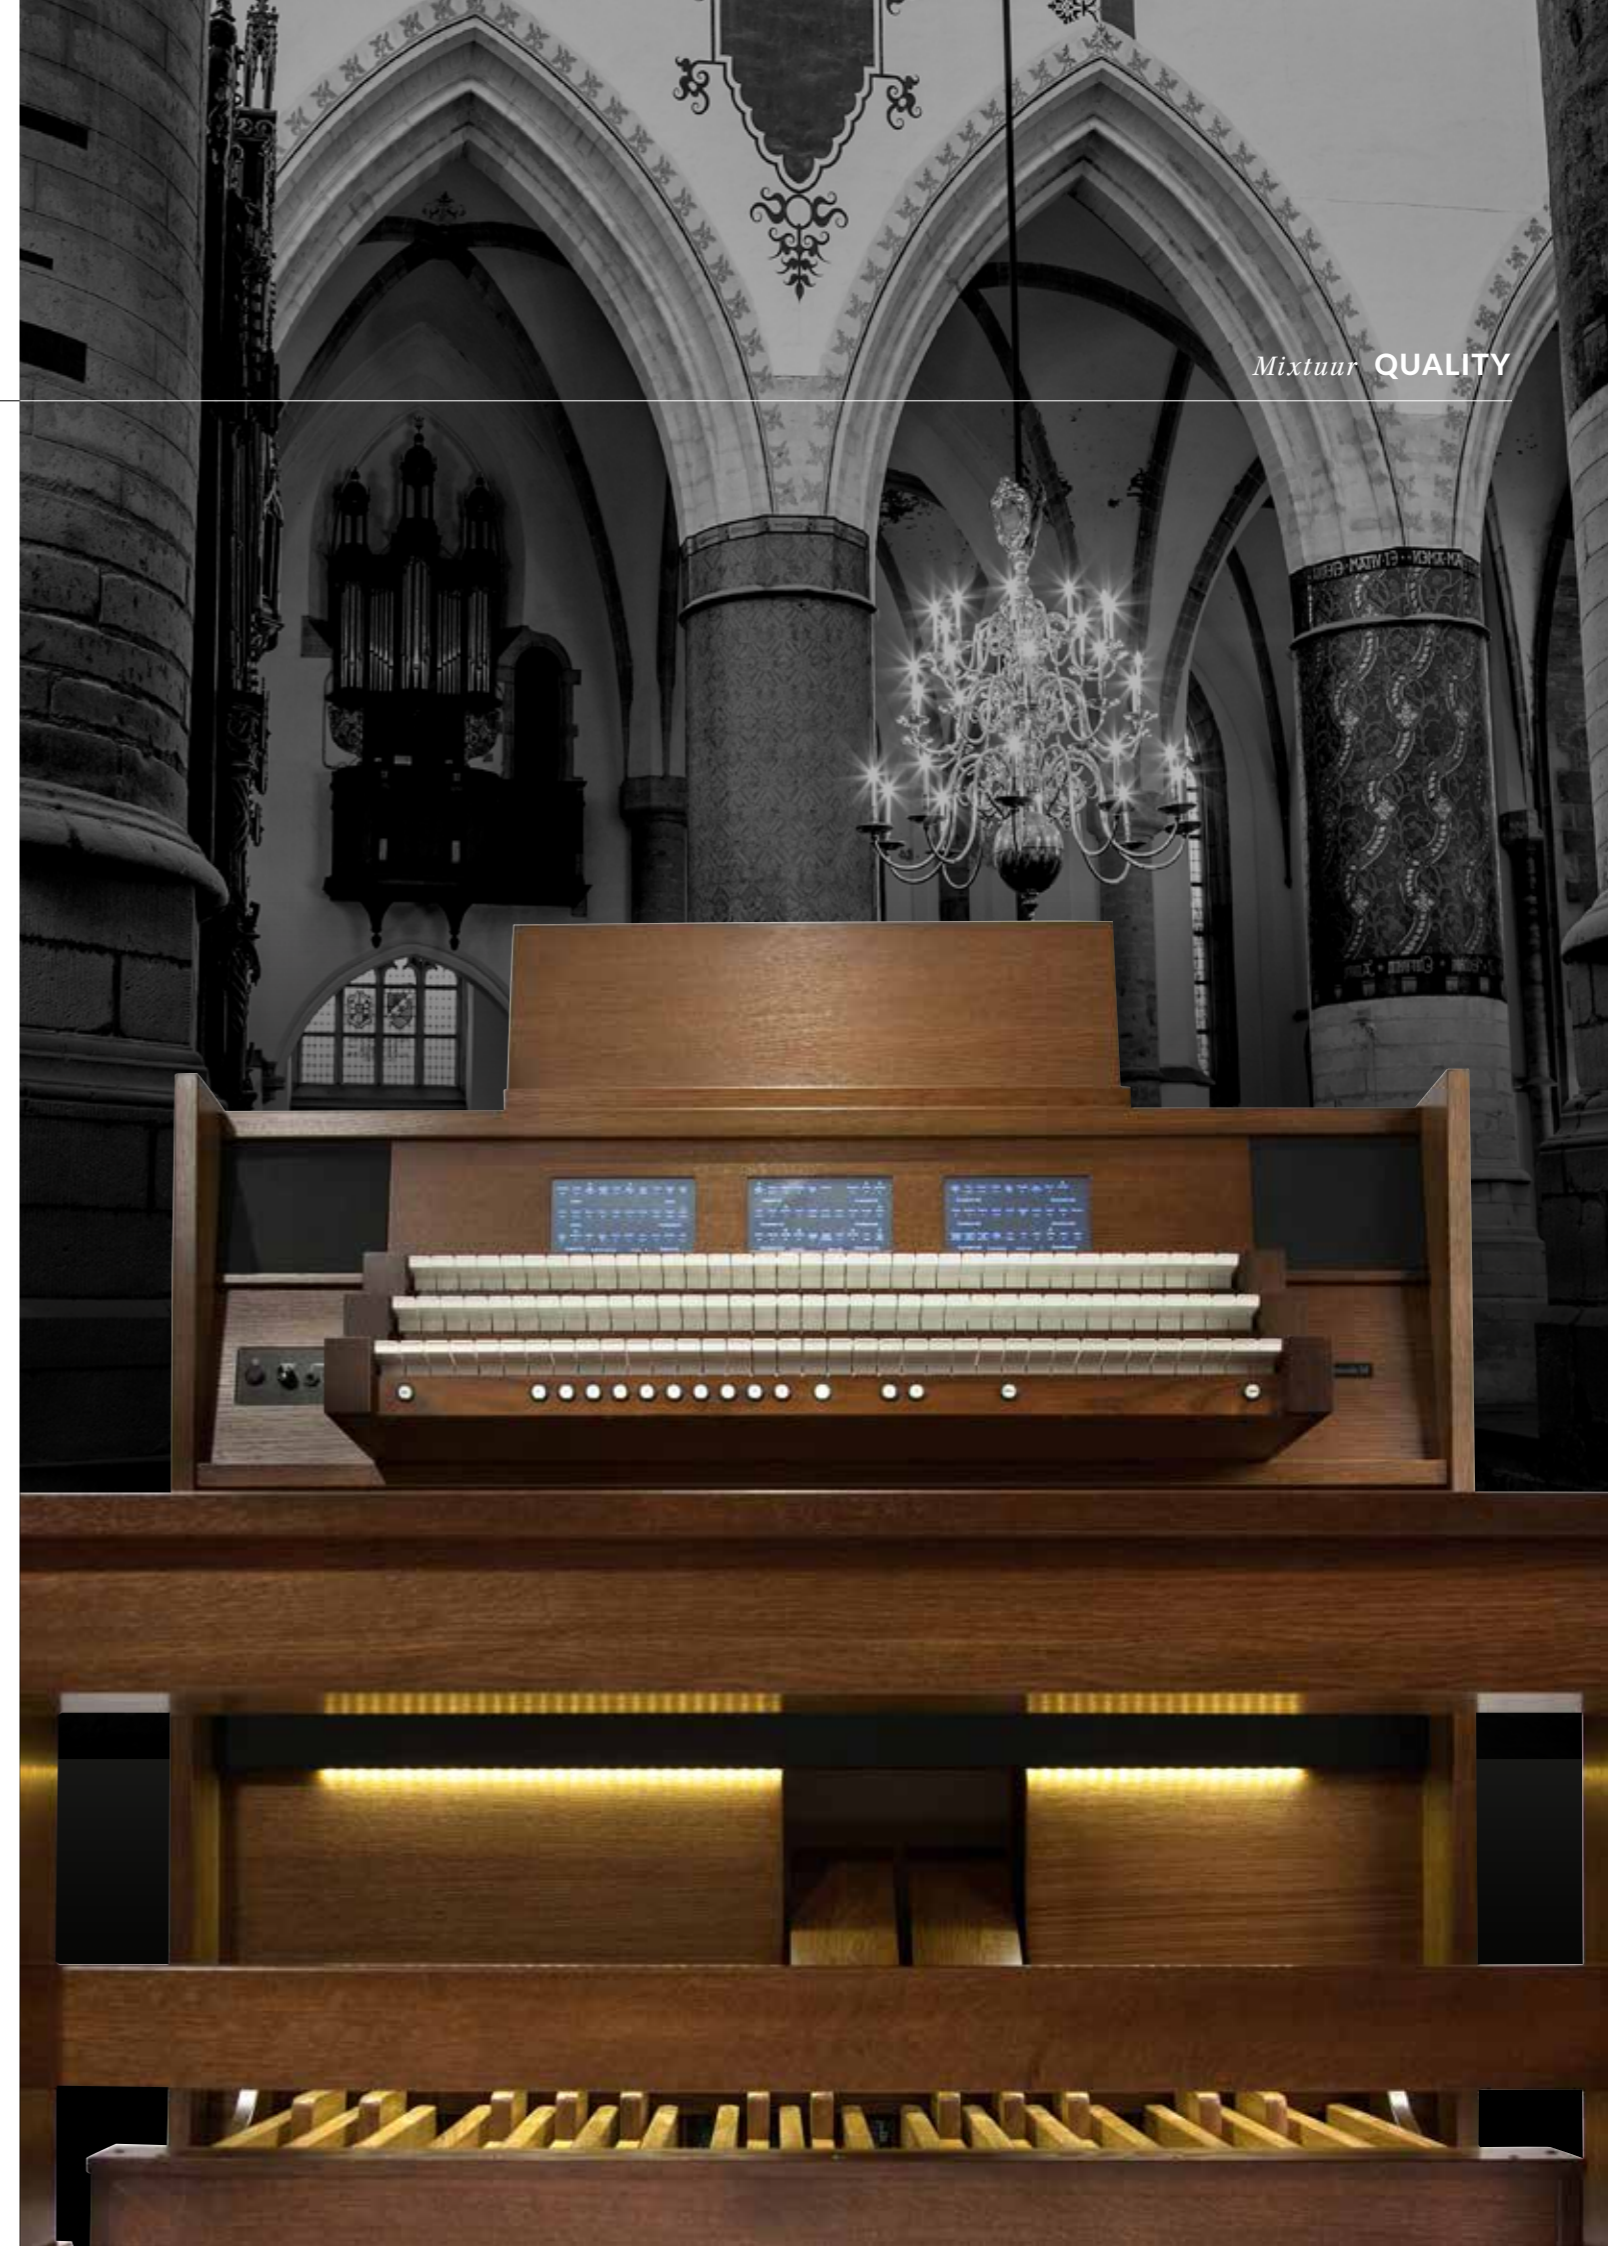

Laukhuff

Bench

Bench (standard) | **Option:** Bench with storage compartment | Height-adjustable bench | Bench in "French style"

Optional **FEATURES**

Pedalboard

30-note straight in Light Oak (Standard)

Option: